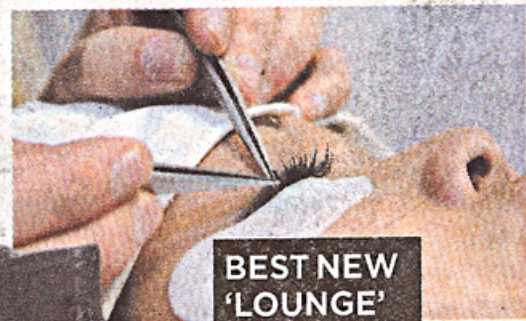

ST F!D Shops

PUZZLES
SUDOKU, CROSSWORDS: 10-15

**BEST NEW
INDIE BOUTIQUE**

BEST MATERIAL

PATENT LEATHER

THE BEST
2006
PAGE

**BEST NEW
'LOUNGE'
CONCEPTS**

- Full, fluttery, fake lashes at the Lash Lounge
16 Village Lane, Ste. 150, Colleyville
817-514-9300
- Appointment-only shoe shopping at Linus Lounge
2724 Routh St.
214-965-0180
www.linuslounge.com